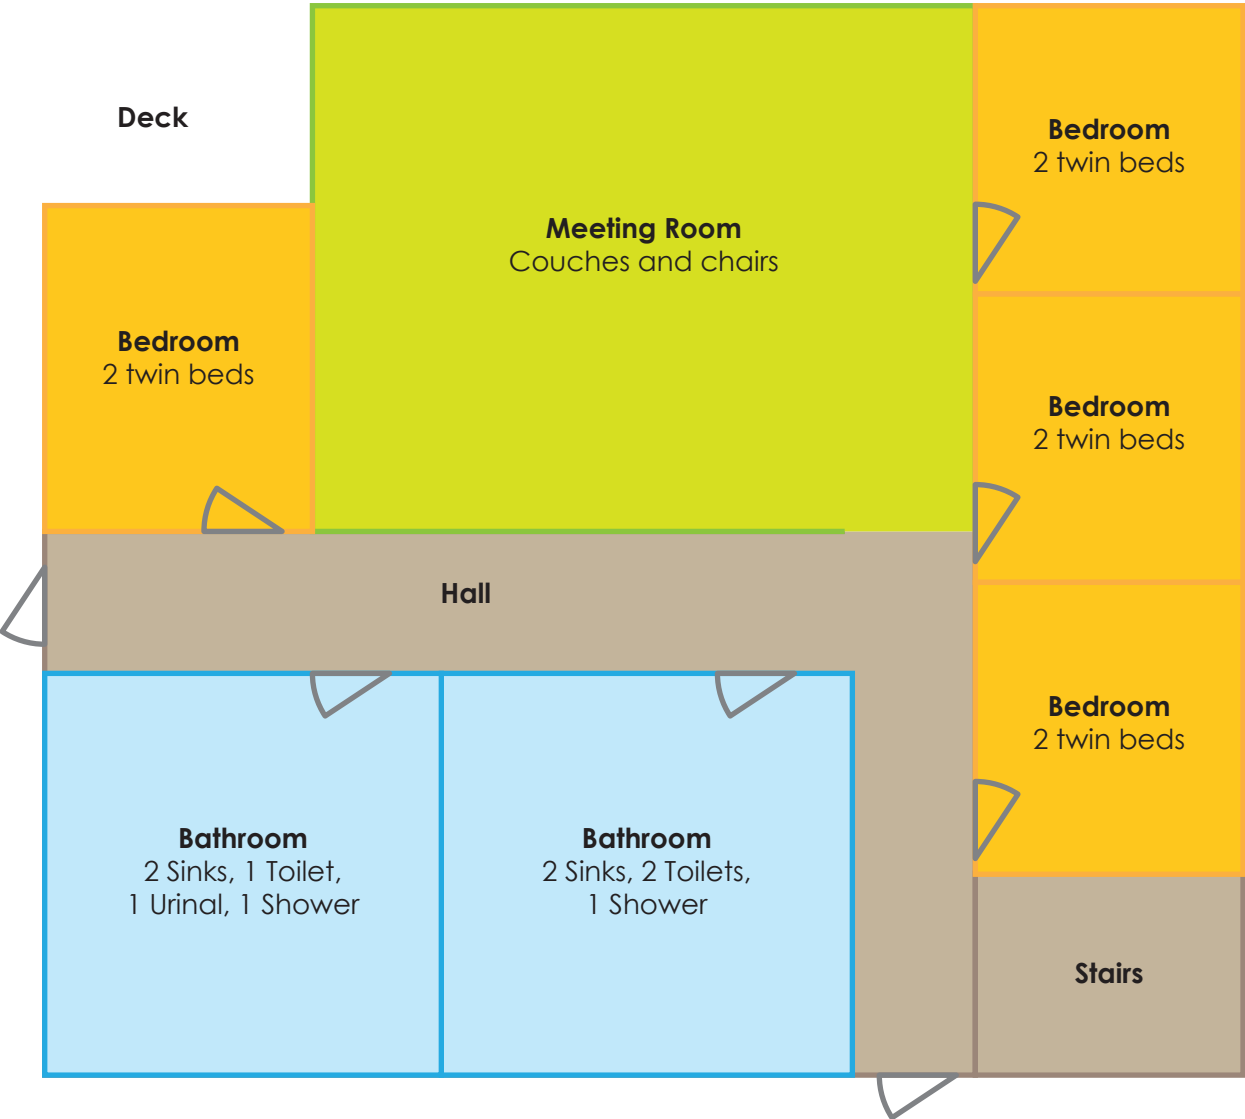

MADRONA

Capacity: 20

MAIN FLOOR

DAYLIGHT BASEMENT

TOP FLOOR